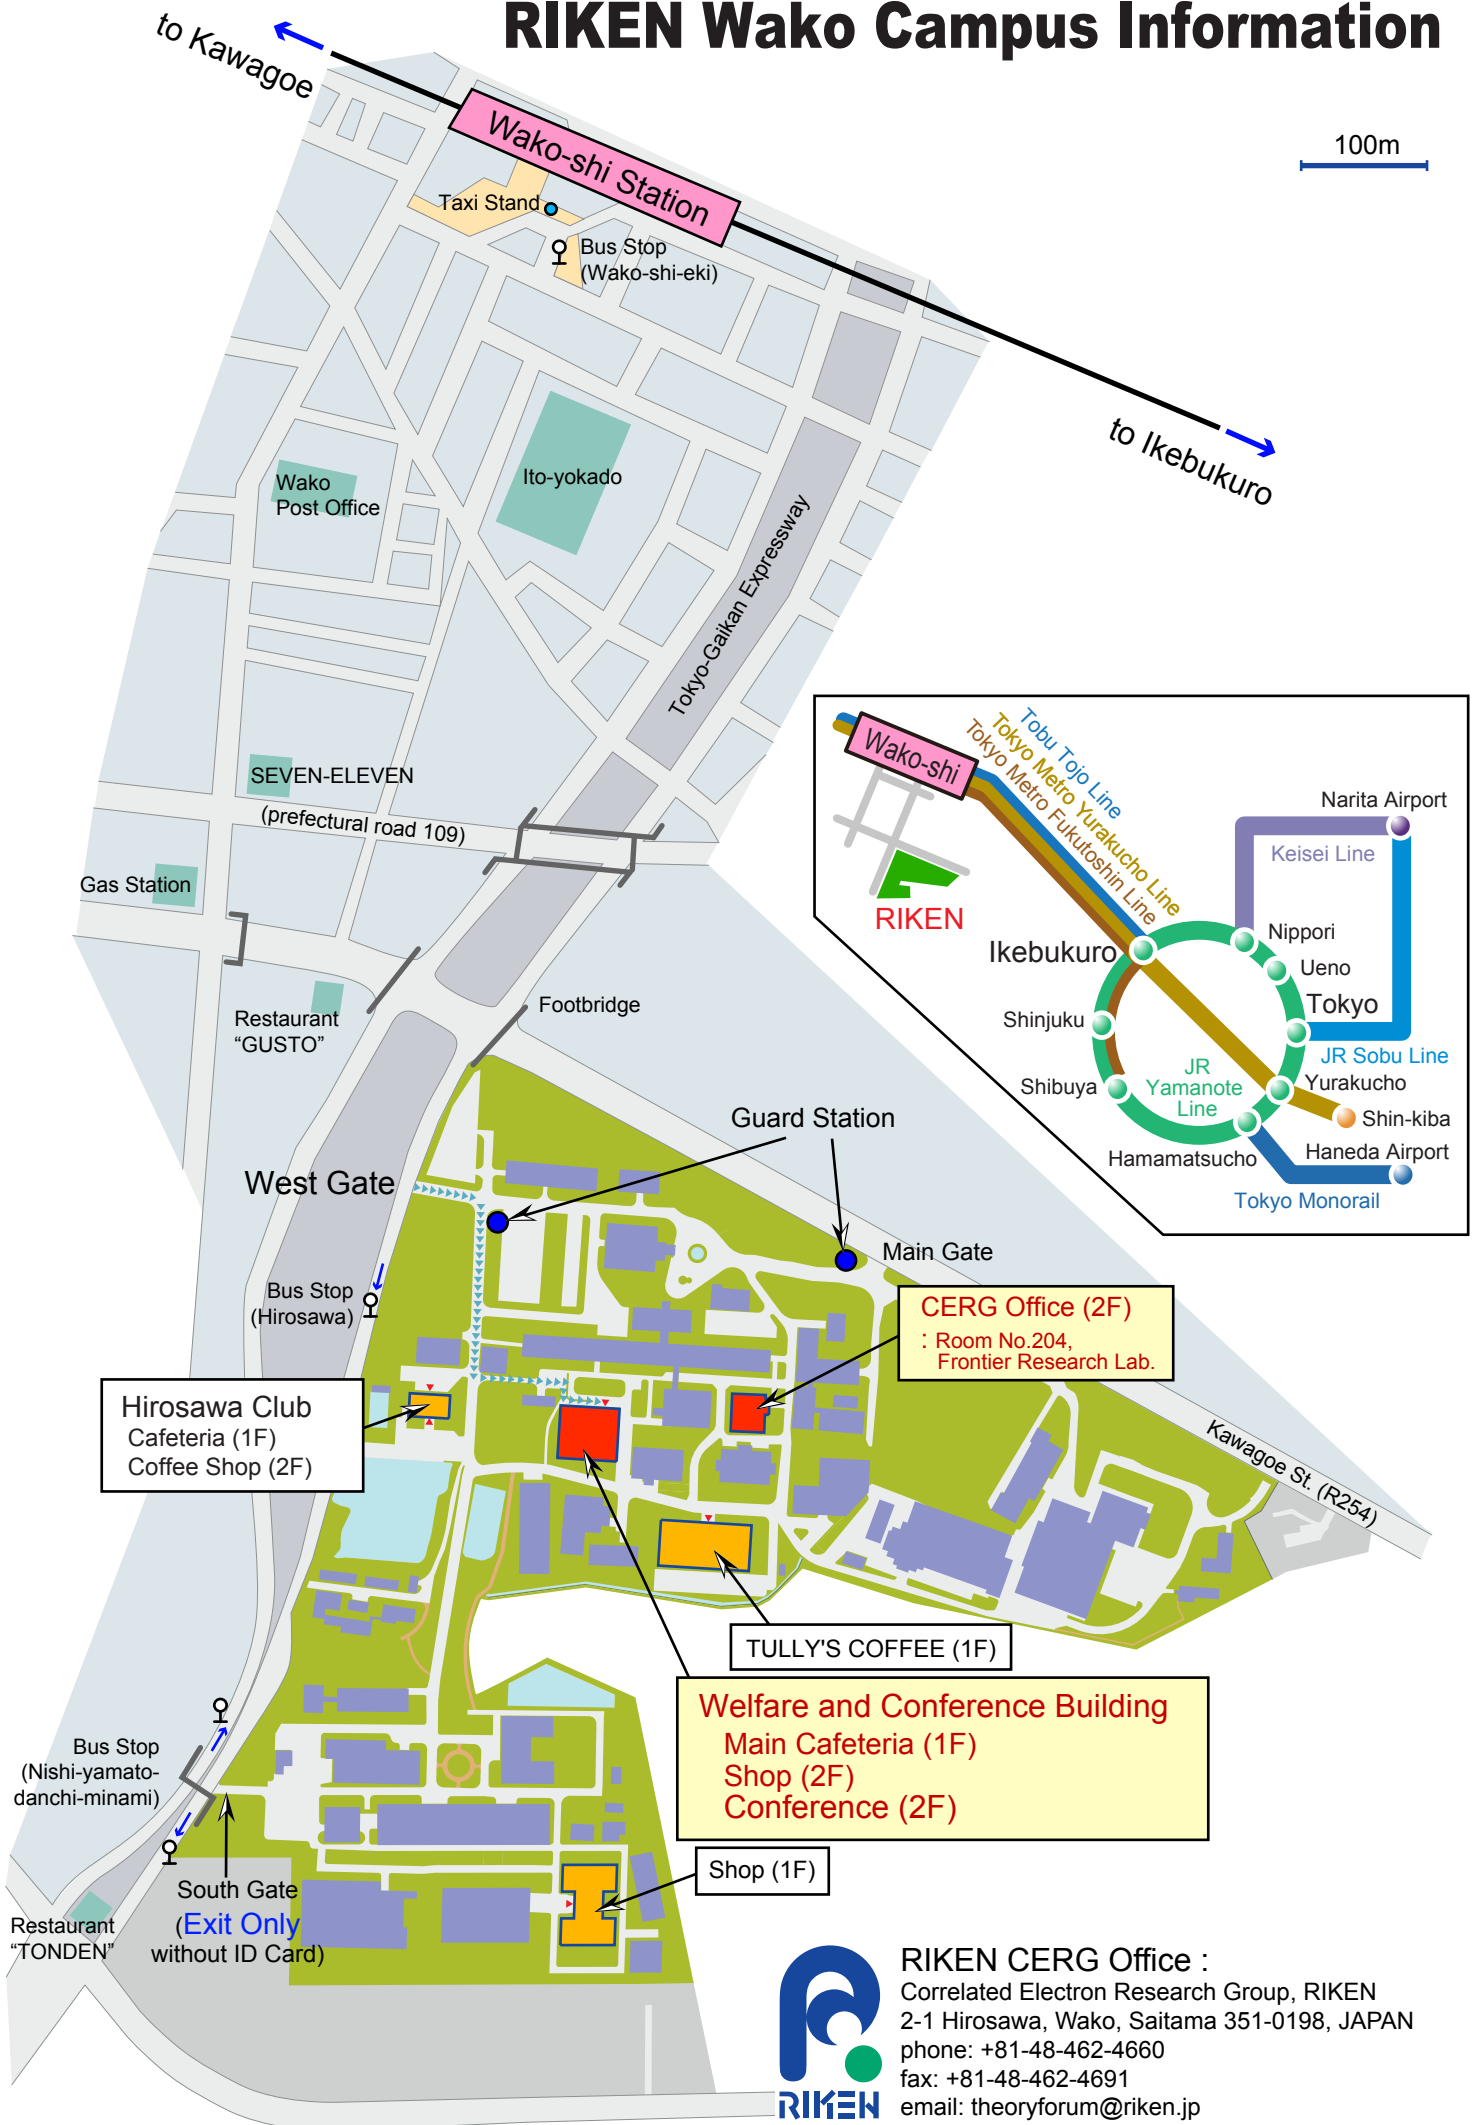

RIKEN Wako Campus Information

100m

RIKEN CERG Office :
 Correlated Electron Research Group, RIKEN
 2-1 Hirosawa, Wako, Saitama 351-0198, JAPAN
 phone: +81-48-462-4660
 fax: +81-48-462-4691
 email: theoryforum@riken.jp